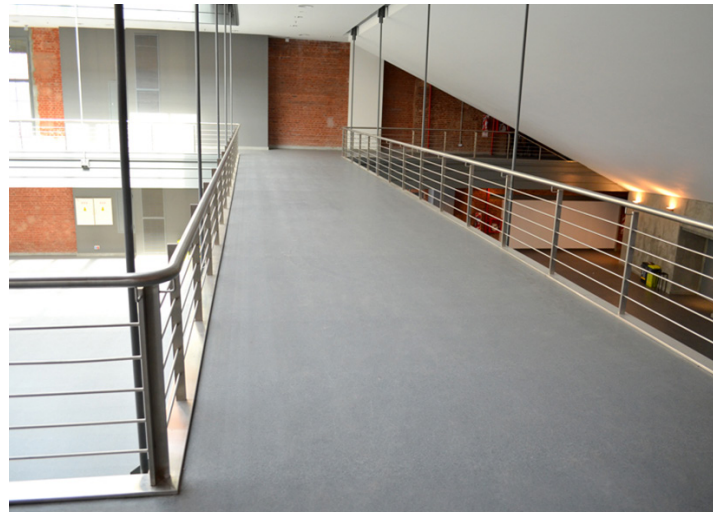

rubber flooring

Project profile

Name: Usina del Arte

Location: Buenos Aires - Argentina

Year: 2011

Product: Geo tx
Guia alt
Solval

INDELVAL S.A.I.C.

Pje. Carabelas 1022/24, V. Madero - B1768CMB - Buenos Aires, ARGENTINA
T (+5411) 46 52 53 16 | 84 90 | 46 55 00 63 | 08 52